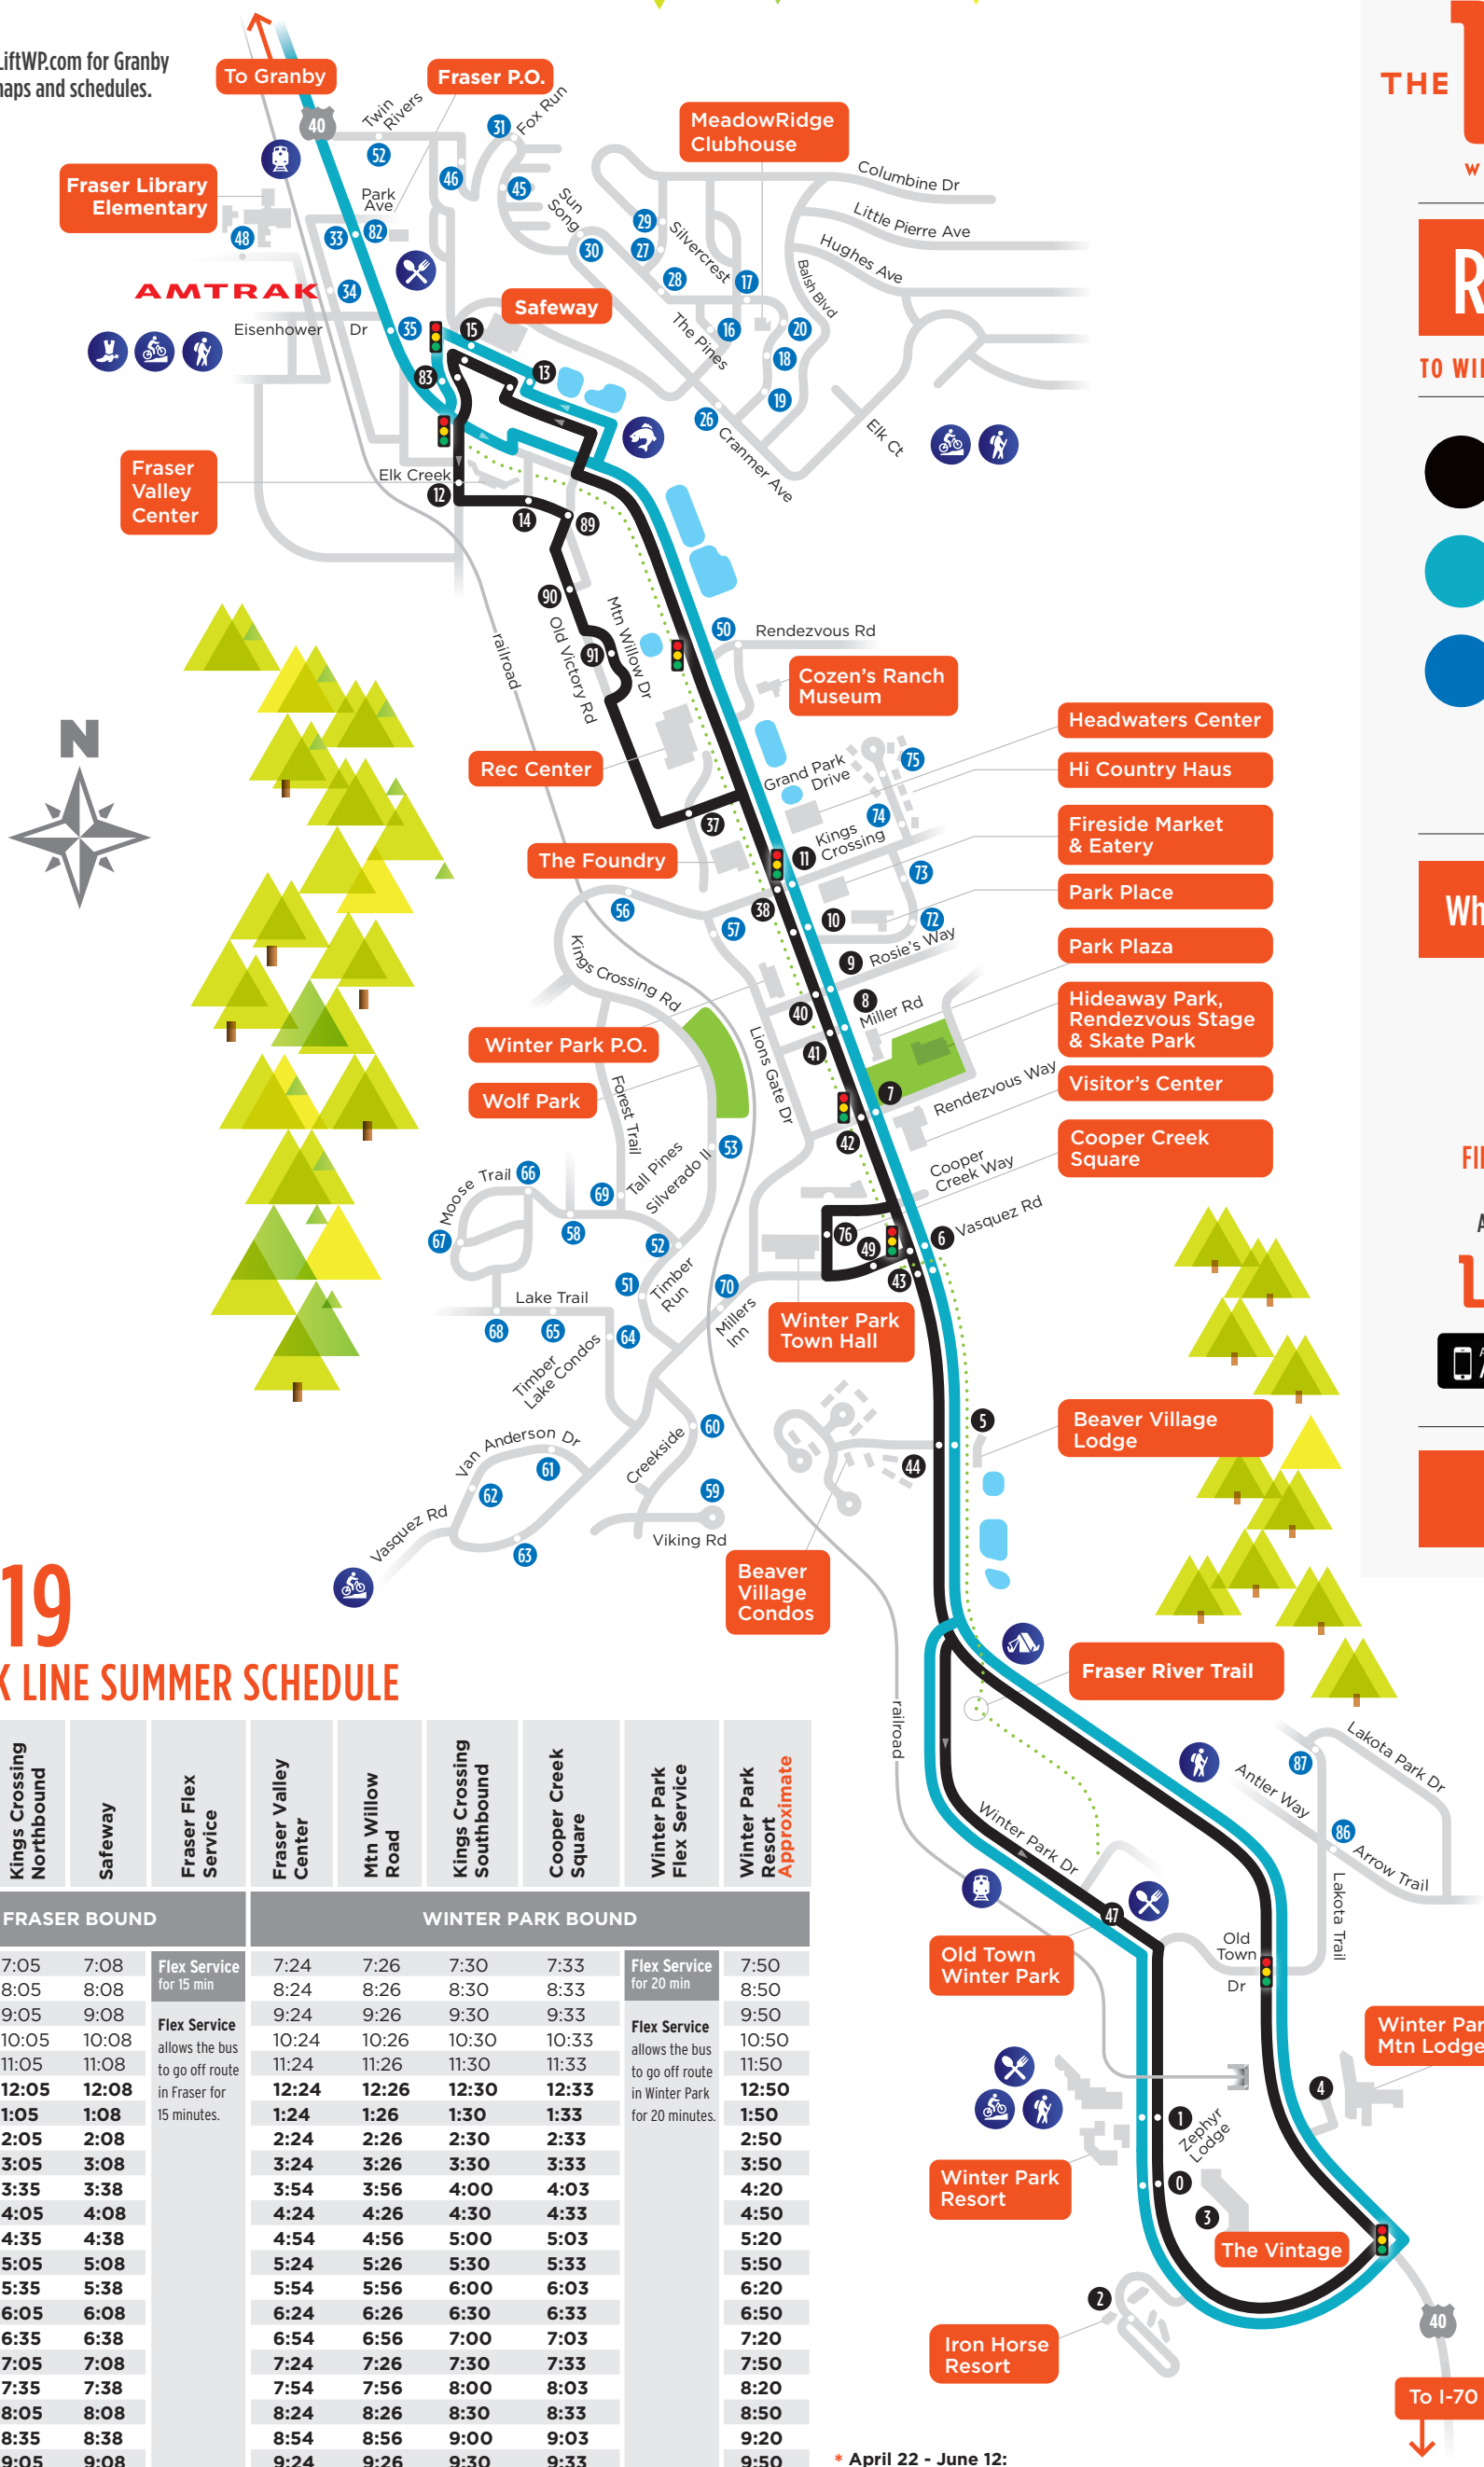

Visit TheLiftWP.com for Granby routes, maps and schedules.

2019 BLACK LINE SUMMER SCHEDULE

	Vasquez & Main	Kings Crossing Northbound	Safeway	Fraser Flex Service	Fraser Valley Center	Mtn Willow Road	Kings Crossing Southbound	Cooper Creek Square	Winter Park Flex Service	Winter Park Resort Approximate
	FRASER BOUND				WINTER PARK BOUND					
AM	7:00	7:05	7:08	Flex Service for 15 min	7:24	7:26	7:30	7:33	Flex Service for 20 min	7:50
	8:00	8:05	8:08		8:24	8:26	8:30	8:33		8:50
	9:00	9:05	9:08		9:24	9:26	9:30	9:33		9:50
	10:00	10:05	10:08	Flex Service allows the bus to go off route in Fraser for 15 minutes.	10:24	10:26	10:30	10:33	Flex Service allows the bus to go off route in Winter Park for 20 minutes.	10:50
	11:00	11:05	11:08		11:24	11:26	11:30	11:33		11:50
PM	12:00	12:05	12:08		12:24	12:26	12:30	12:33		12:50
	1:00	1:05	1:08		1:24	1:26	1:30	1:33		1:50
	2:00	2:05	2:08		2:24	2:26	2:30	2:33		2:50
	3:00	3:05	3:08		3:24	3:26	3:30	3:33		3:50
	# 3:30	3:35	3:38		3:54	3:56	4:00	4:03		4:20
	# 4:00	4:05	4:08		4:24	4:26	4:30	4:33		4:50
	# 4:30	4:35	4:38		4:54	4:56	5:00	5:03		5:20
	5:00	5:05	5:08		5:24	5:26	5:30	5:33		5:50
	# 5:30	5:35	5:38		5:54	5:56	6:00	6:03		6:20
	6:00	6:05	6:08		6:24	6:26	6:30	6:33		6:50
	# 6:30	6:35	6:38		6:54	6:56	7:00	7:03		7:20
	7:00	7:05	7:08		7:24	7:26	7:30	7:33		7:50
	# 7:30	7:35	7:38		7:54	7:56	8:00	8:03		8:20
	8:00	8:05	8:08		8:24	8:26	8:30	8:33		8:50
	# 8:30	8:35	8:38		8:54	8:56	9:00	9:03		9:20
	9:00	9:05	9:08		9:24	9:26	9:30	9:33		9:50
	# 9:30	9:35	9:38		9:54	9:56	10:00	10:03		10:20
	10:00	10:05	10:08		10:24	10:26	10:30	10:33		10:50
	# 10:30	10:35	10:38		10:54	10:56	11:00	11:03		11:20
	11:00	11:05	11:08		11:24	11:26	11:30	11:33		11:50
	# 11:30	11:35	11:38		11:54	11:56	12:00	12:03		12:20
	* 12:00	12:05	12:08		12:24	12:26	12:30	12:33		12:50
	* 1:00	1:05	1:08		1:24	1:26	1:30	1:33		1:50
	* 2:00	2:05	2:08		2:24	2:26	2:30	2:33		2:50